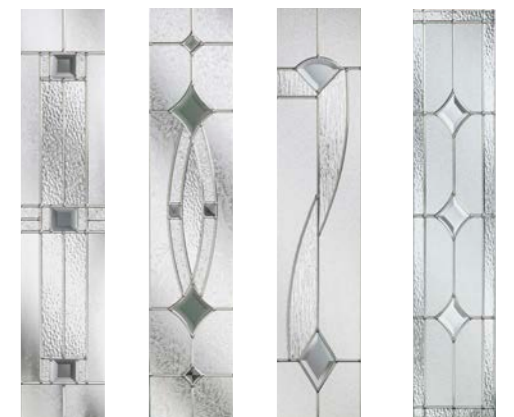

Spruce

Spruce door in Buckingham Grey with Monza glass.

Pine

Juniper

It is advisable to design handed doors online to ensure the correct door name is selected.

Popular Colours

Andorra Aspen Chatsworth Kara

Andorra Aspen Chatsworth Kara