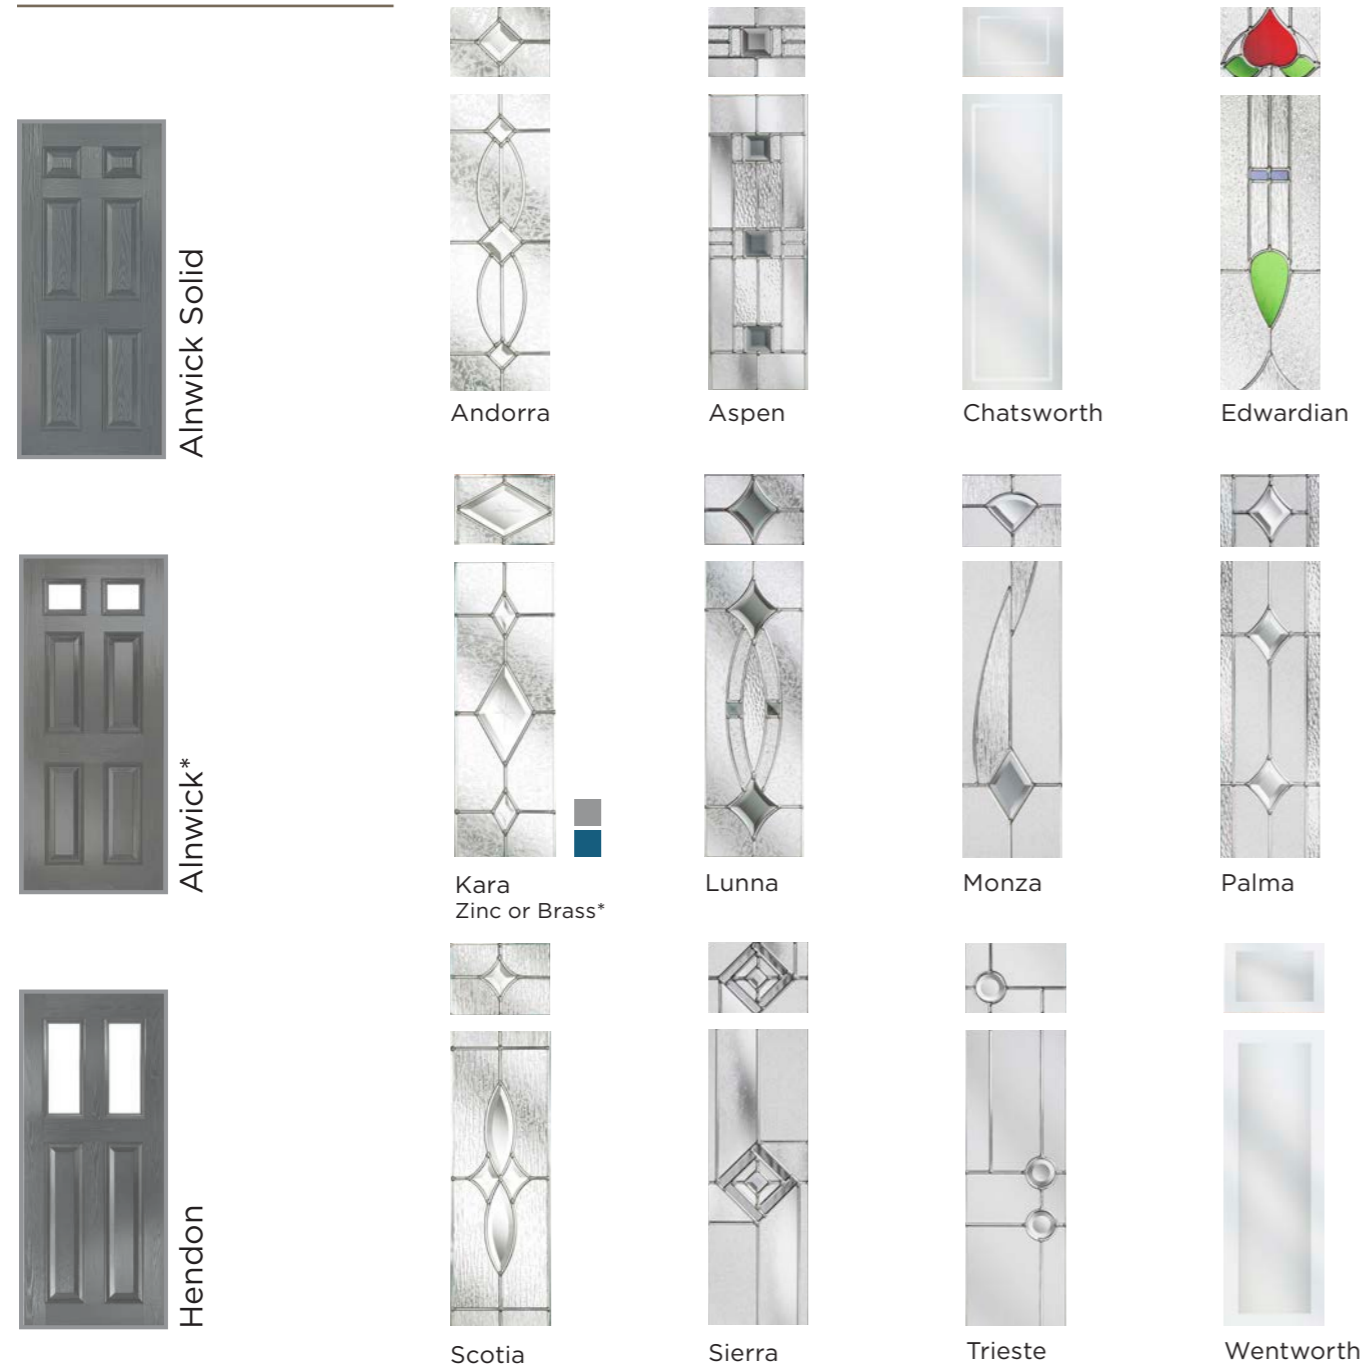

Wentworth

Matching sidelights available.

*Also available as nxt-gen, please see nxt-gen brochure for more information.

Popular
Colours

most popular style

Leeds*

Main image: Leeds door in Light Grey with Palma glass.

Edinburgh*

Richmond

*Also available as nxt-gen, please see nxt-gen brochure for more information.

Popular Colours

perfect colour match rain deflectors

Bowes*

Main image: Bowes door in Distant Blue with Lunna glass.

The perfect solution for controlling light and privacy in your home.

Mini Blinds can be handed left or right and have a simple control mechanism to be raised or tilted with one hand. This system uses a magnetic tab rather than a traditional cord, so is completely safe for use around children. Enclosed within two panes of glass in the frame and is completely protected from damage and dust. A stylish finishing touch to any external door. Please note also available in the Conwy door.