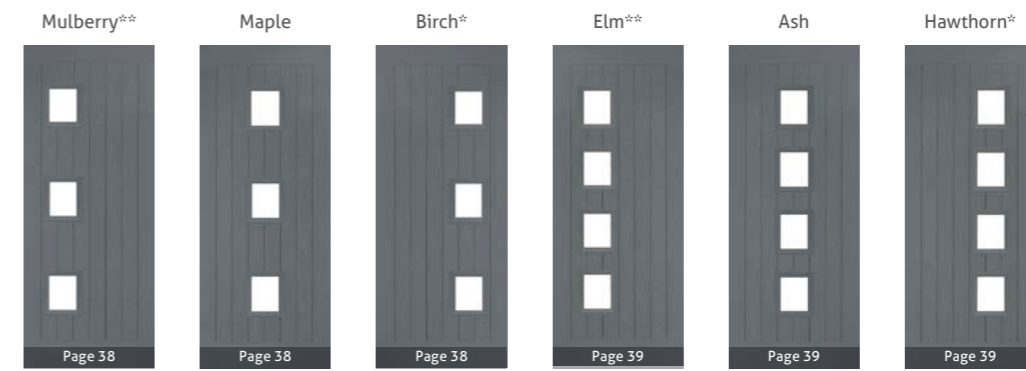

New Cottage Range/Stable Doors

* Handed door set. All glass aligned to the **hinge** side.
** Handed door set. All glass aligned to the **handle** side.