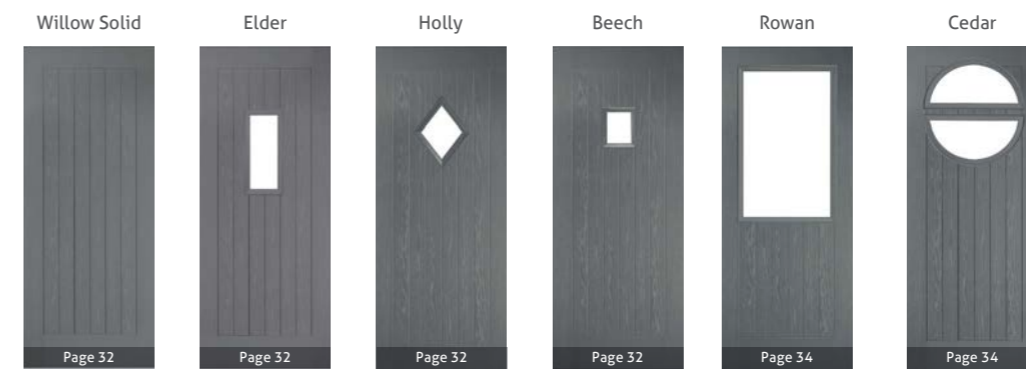

New Cottage Range/Stable Doors

* Handed door set. All glass aligned to the **hinge** side.
** Handed door set. All glass aligned to the **handle** side.