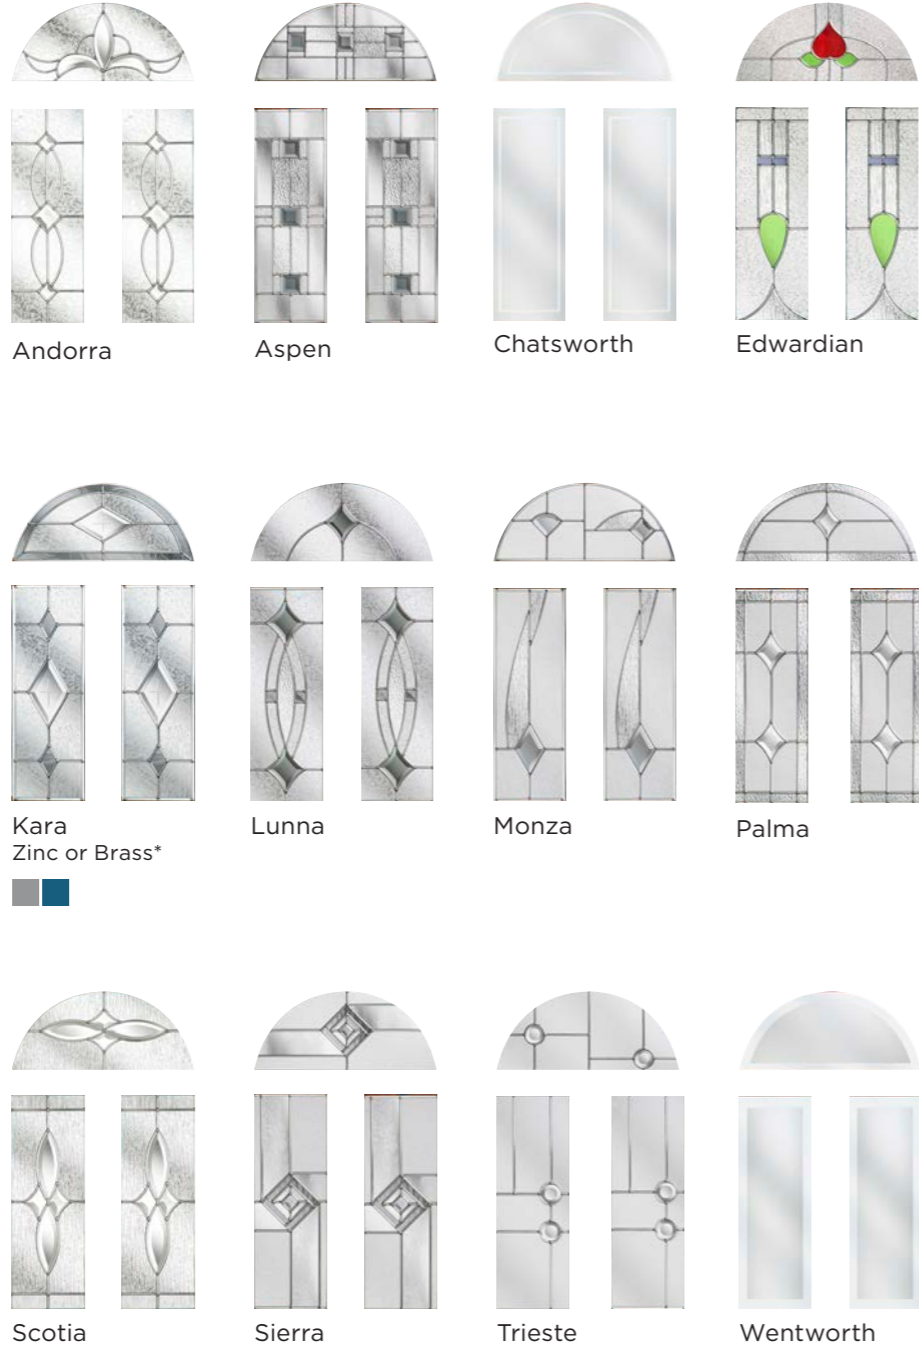

Balmoral*

Main image: Balmoral door in Premium Anthracite Grey with Kara Brass glass.

Balmoral Solid

Caernarfon

Rochester

Andorra

Aspen

Chatsworth

Wentworth

Matching sidelights available.

*Also available as nxt-gen, please see nxt-gen brochure for more information.

Popular
Colours

most popular style

Leeds*

Main image: Leeds door in Light Grey with Palma glass.

Edinburgh*

Richmond

*Also available as nxt-gen, please see nxt-gen brochure for more information.

Popular Colours

perfect colour match rain deflectors

Bowes*

Main image: Bowes door in Distant Blue with Lunna glass.