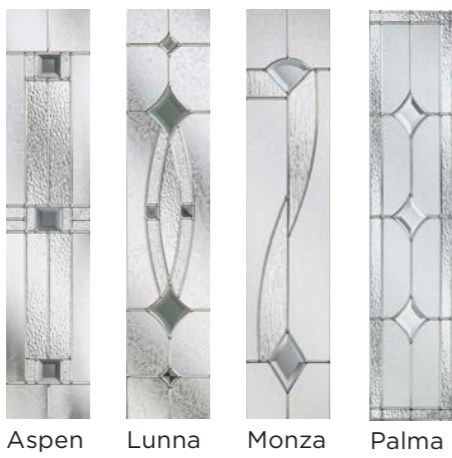

Aspen Lunna Monza Palma