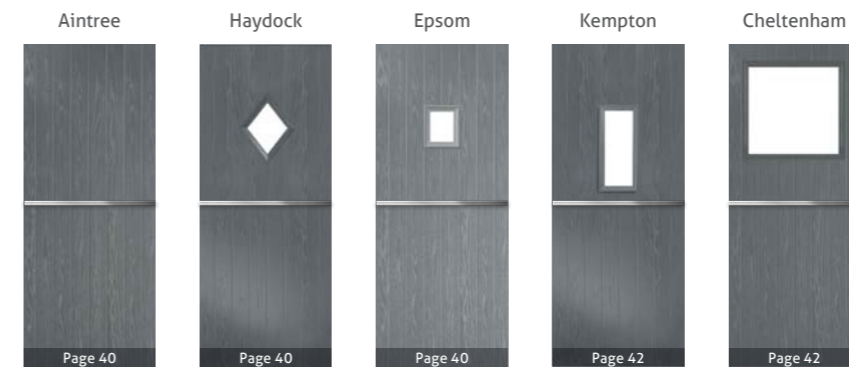

New Cottage Range/Stable Doors

* Handed door set. All glass aligned to the **hinge** side.
** Handed door set. All glass aligned to the **handle** side.